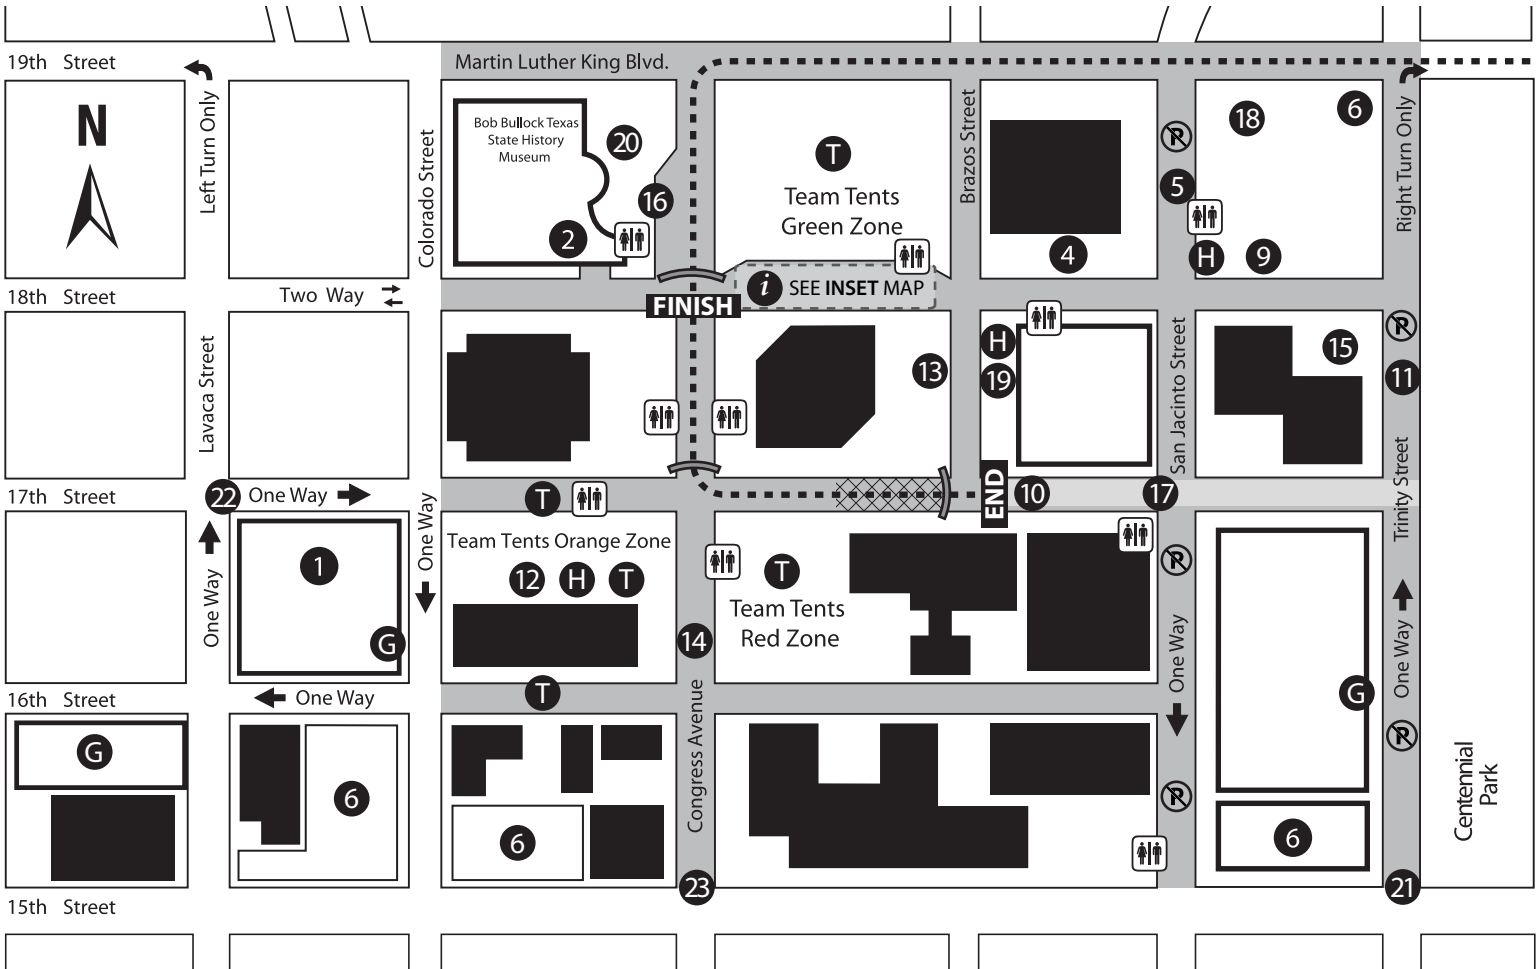

National
Multiple Sclerosis
Society

AUSTIN FINISH LINE SITE MAP

Services

- 13 Bike Compound
- 17 Bike Truck Loading
- 16 Bubble Bistro, by Mostyn Law Firm
- 11 Bus Loading
- 15 Bus Transportation/Ticketing
- 20 Concessions
- 2 Club 300/VIP Parking & Reception
- 12 Food, by Lupe Tortilla
- inset Lost & Found, Merchandise, Information, Certificates & Pins
- 9 Luggage Pick Up
- 4 Medical
- 14 Photo Opportunity, by Brightroom
- 5 Shower Trucks, by Mattress Firm
- 18 VIP Showers

Staff & Volunteers

- 2 Accessible Parking
- 1 Staff & Volunteer Parking
- inset Volunteer Check-In

Teams

- 11 Teams Bus Loading
- 6 Team Parking - Green Permit
- 21 Green Zone Access until 10AM
- 22 Orange Zone Access until 10AM
- 23 Red Zone Access until 10AM

Vendors (also see inset)

- 10 Community Impact
- 19 Goya Foods
- 12 Toyota
- 5 Visible Changes

SYMBOLS KEY

- Streets Closed
- Dismount Zone
- Open Parking
- Garage Parking
- Team Tents
- Hydration
by Academy Sports + Outdoors
- Information
- Rider Chute
- Restrooms
- Chute Crossing
- No Street Parking
on San Jacinto Blvd or Trinity St

INSET MAP: 18TH STREET

← TOWARD CONGRESS / FINISH 18TH STREET TOWARD BRAZOS →

Mostyn Law Firm	Pippa Wiley Ins.	Shipley Do-Nuts	Cool Off	Pfizer	Emmis Austin Radio	Nexersys	Pure Protein	Info, Pins, Certs, Lost & Found	Volunteer Check In	Merch Sales
-----------------	------------------	-----------------	----------	--------	--------------------	----------	--------------	---------------------------------	--------------------	-------------