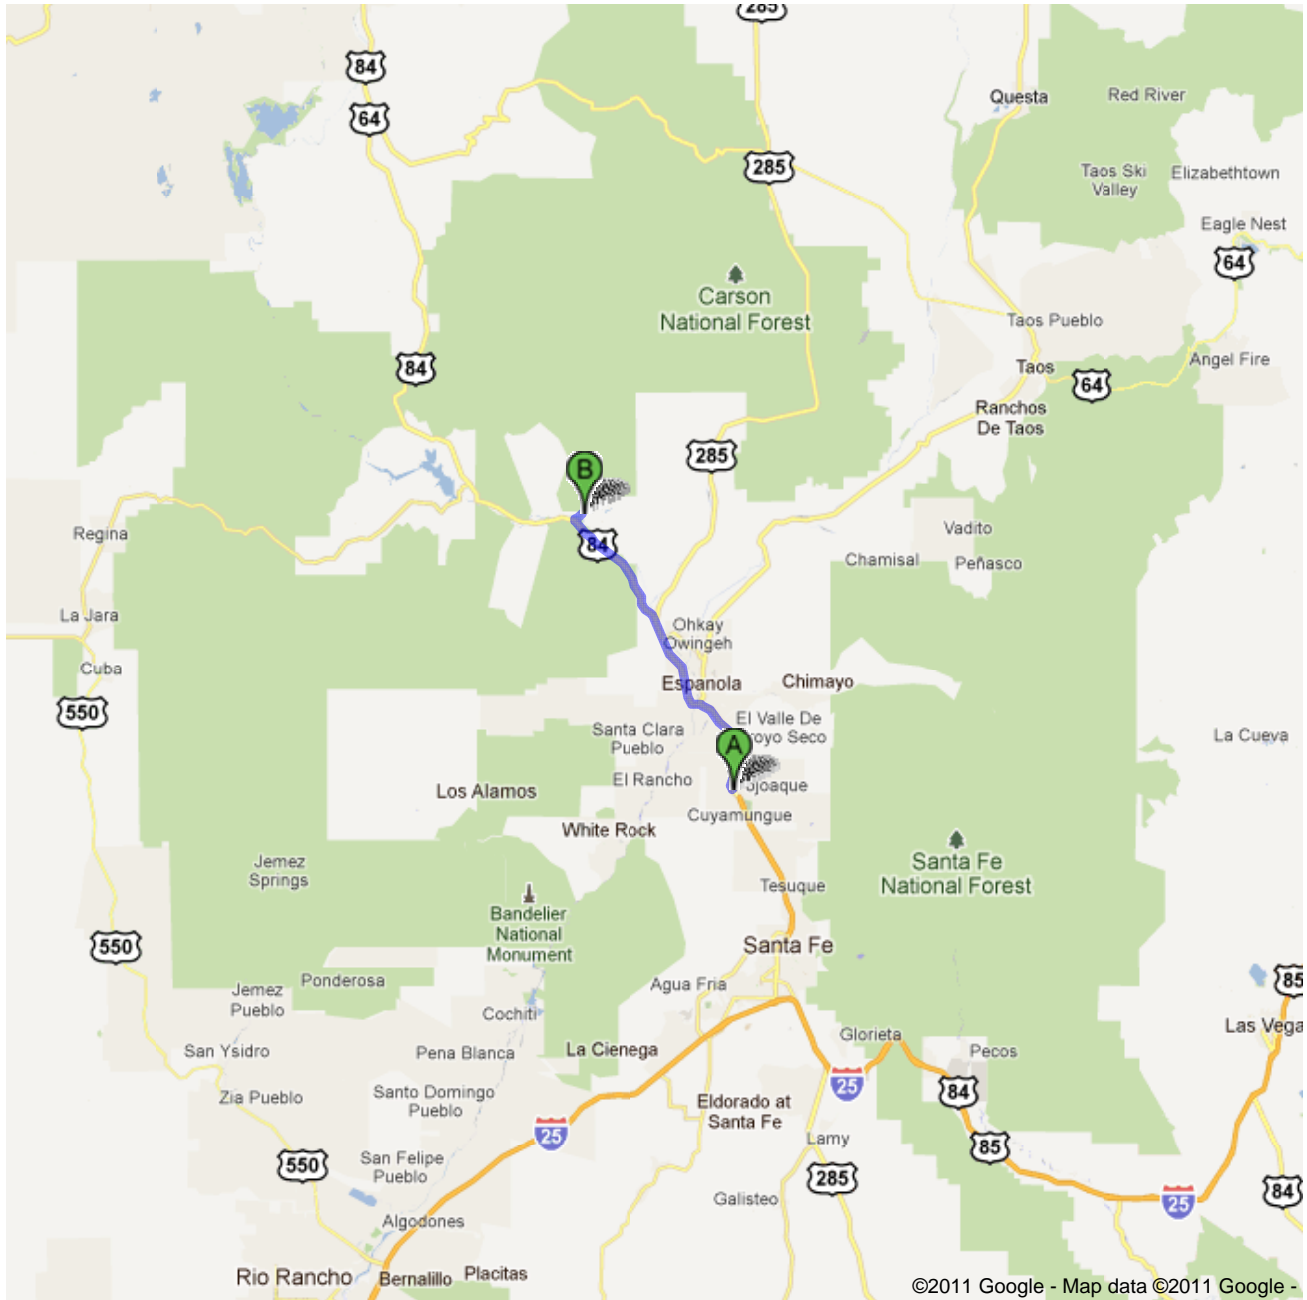

**Directions to REST STOP SIX**  
28.7 mi – about 35 mins  
Saturday  
Cities of Gold to Rest Stop Six

**Cities of Gold Casino**

#B-, 10 Cities of Gold Rd, Santa Fe, NM 87506-0938 - (505) 455-3313

1. Head **north** on **Cities of Gold Rd** toward **Los Alamos Hwy** go 161 ft  
total 161 ft

2. Turn left onto **Los Alamos Hwy** go 148 ft  
total 308 ft

3. Take the **US-84 N/US-285 N** ramp go 0.2 mi  
total 0.3 mi

4. Merge onto **US-285 N/US-84 W**  
Continue to follow US-84 W  
About 32 mins go 27.6 mi  
total 27.8 mi

5. Turn right onto **NM-554 N**  
Destination will be on the left  
About 2 mins go 0.9 mi  
total 28.7 mi

**REST STOP SIX**

These directions are for planning purposes only. You may find that construction projects, traffic, weather, or other events may cause conditions to differ from the map results, and you should plan your route accordingly. You must obey all signs or notices regarding your route.