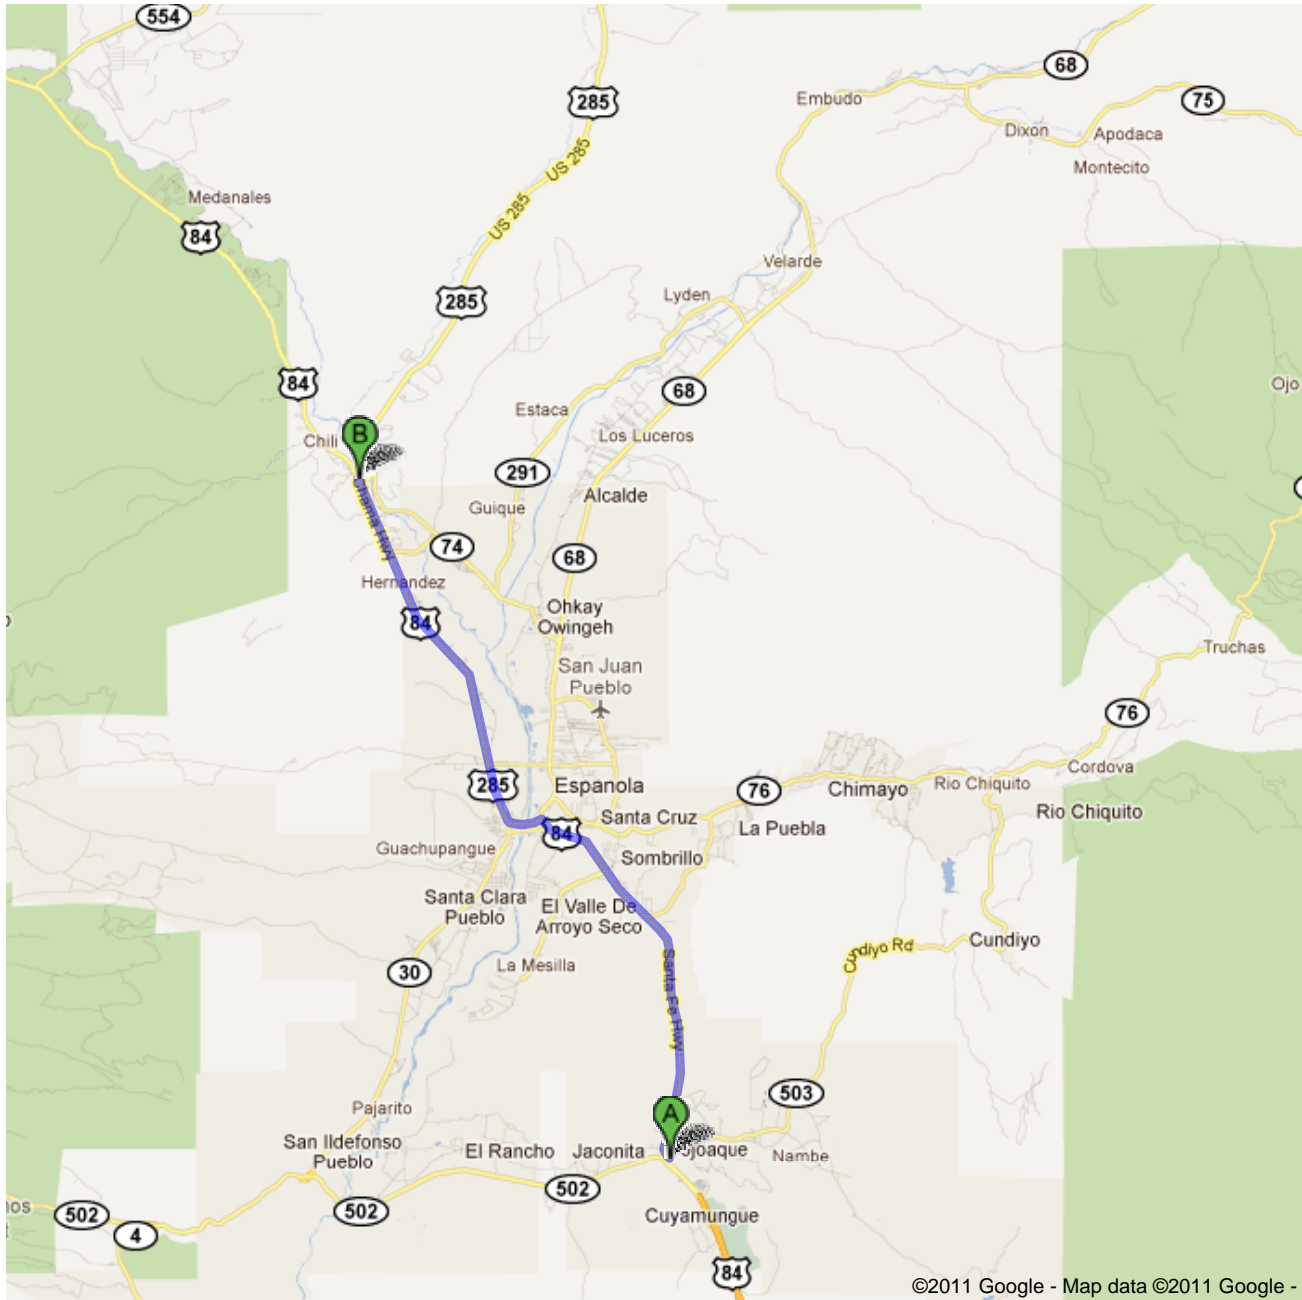

**Directions to REST STOP SEVEN**  
17.0 mi – about 22 mins  
Saturday  
Cities of Gold to Rest Stop Seven

**Cities of Gold Casino**

#B-, 10 Cities of Gold Rd, Santa Fe, NM 87506-0938 - (505) 455-3313

1. Head **north** on **Cities of Gold Rd** toward **Los Alamos Hwy** go 161 ft  
total 161 ft

2. Turn left onto **Los Alamos Hwy** go 148 ft  
total 308 ft

3. Take the **US-84 N/US-285 N** ramp go 0.2 mi  
total 0.3 mi

4. Merge onto **US-285 N/US-84 W** go 16.8 mi  
total 17.0 mi  
Continue to follow US-84 W  
About 21 mins

**REST STOP SEVEN**

These directions are for planning purposes only. You may find that construction projects, traffic, weather, or other events may cause conditions to differ from the map results, and you should plan your route accordingly. You must obey all signs or notices regarding your route.