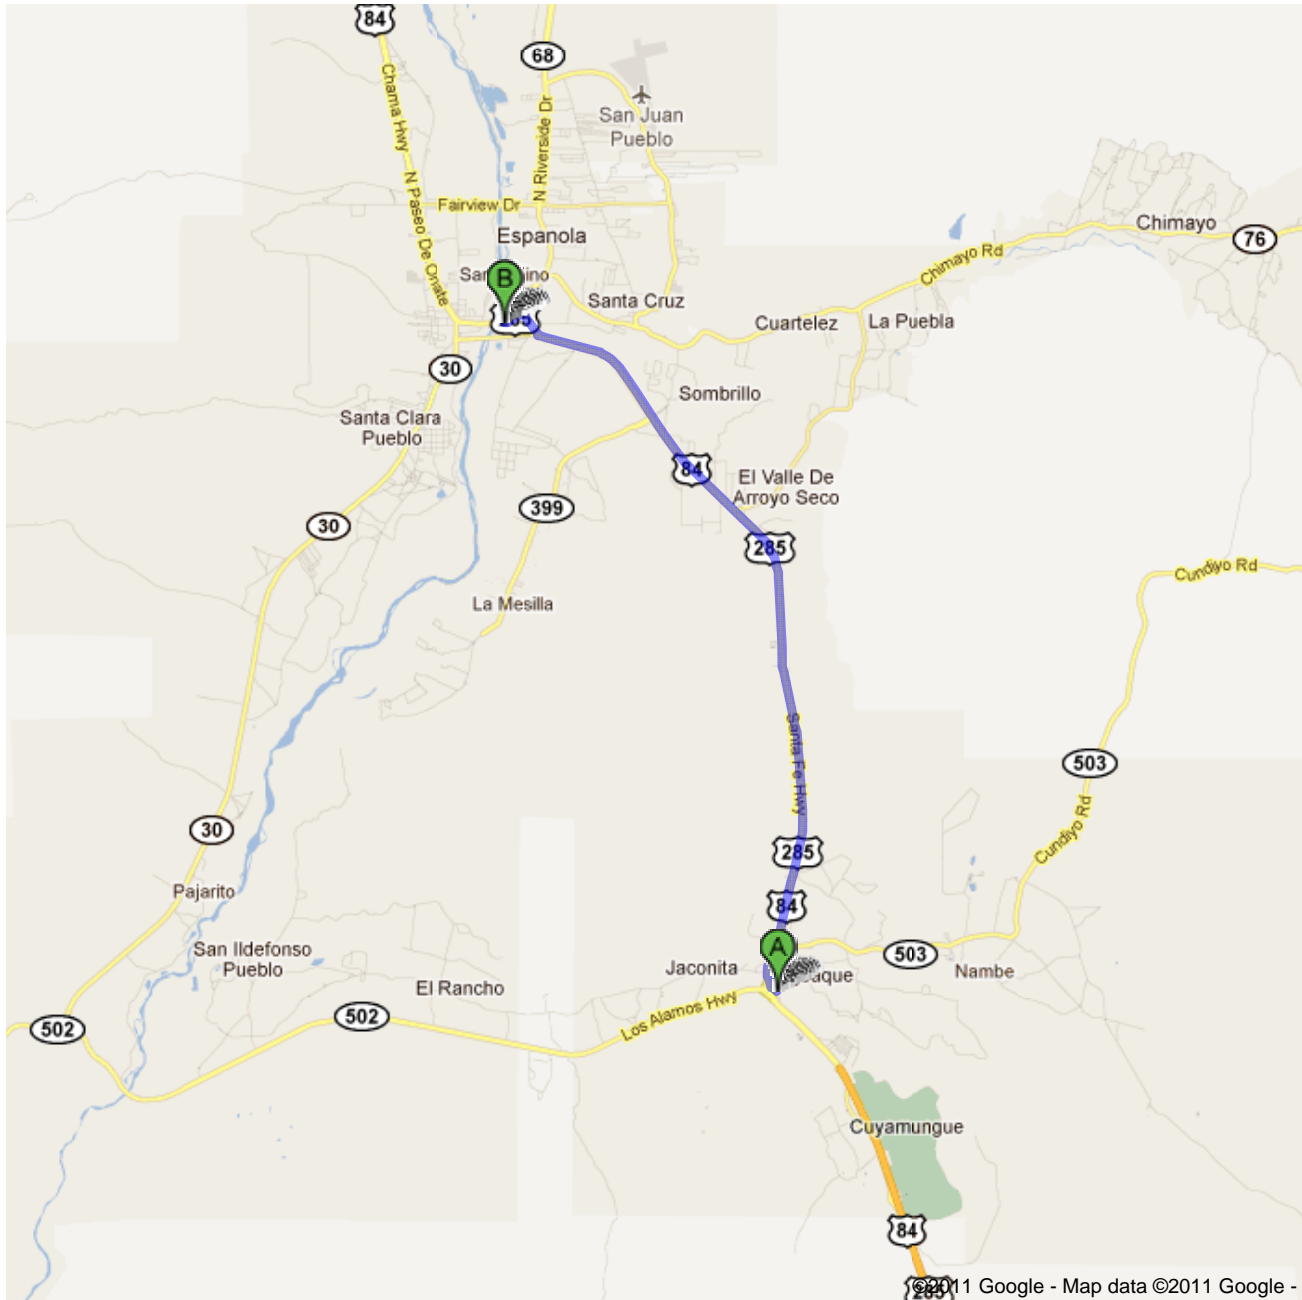

Directions to REST STOP TWO
8.6 mi – about 11 mins
Sunday
Cities of Gold to Rest Stop Two

Cities of Gold Casino

#B-, 10 Cities of Gold Rd, Santa Fe, NM 87506-0938 - (505) 455-3313

1. Head **north** on **Cities of Gold Rd** toward **Los Alamos Hwy** go 161 ft
total 161 ft

2. Turn left onto **Los Alamos Hwy** go 148 ft
total 308 ft

3. Take the **US-84 N/US-285 N** ramp go 0.2 mi
total 0.3 mi

4. Merge onto **US-285 N/US-84 W** go 8.3 mi
total 8.6 mi
Destination will be on the right
About 11 mins

REST STOP TWO

These directions are for planning purposes only. You may find that construction projects, traffic, weather, or other events may cause conditions to differ from the map results, and you should plan your route accordingly. You must obey all signs or notices regarding your route.

Map data ©2011 Google

Directions weren't right? Please find your route on maps.google.com and click "Report a problem" at the bottom left.