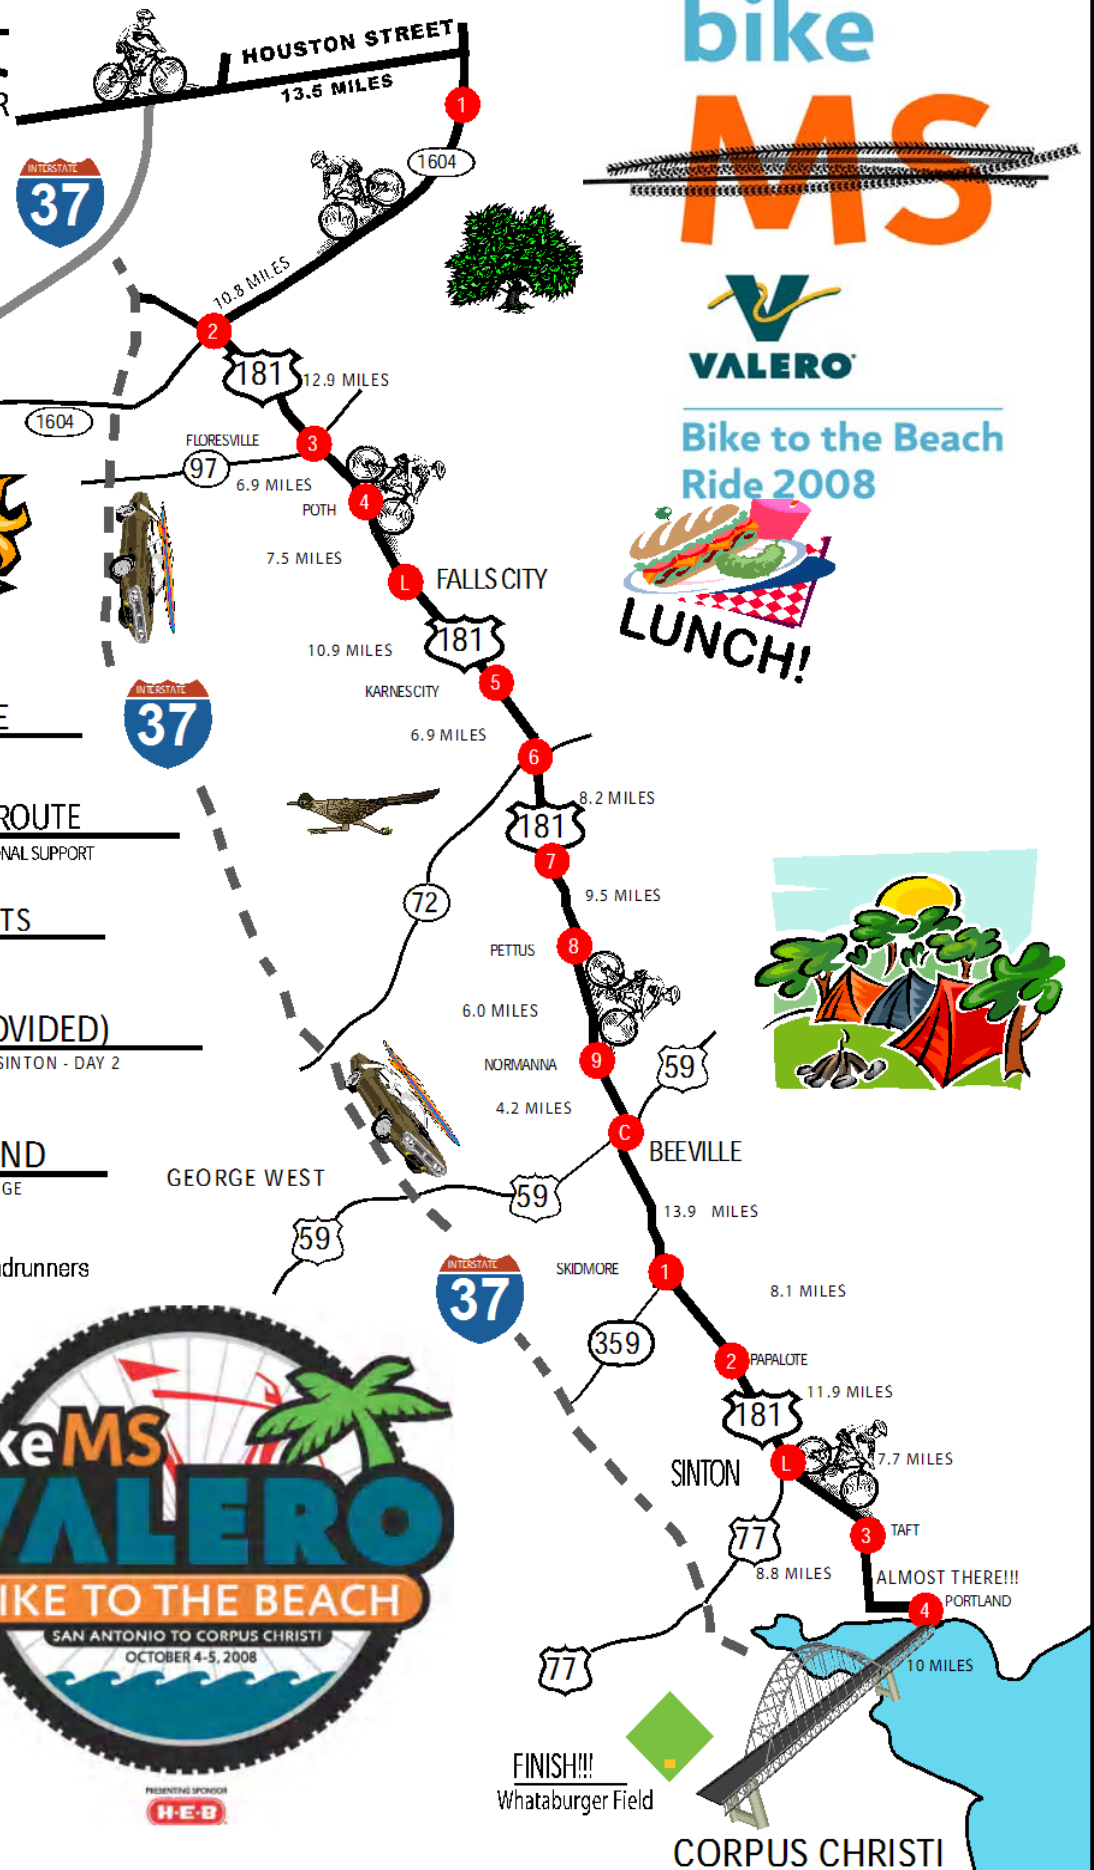

SAN ANTONIO

bike MS

Bike to the Beach Ride 2008

RIDER ROUTE
CYCLISTS & STAFF ONLY

ALTERNATE ROUTE
FAMILY, FRIENDS & PERSONAL SUPPORT

BREAK POINTS
MILEAGE IN BLACK

LUNCH (PROVIDED)
FALLS CITY - DAY 1 / SINTON - DAY 2

CAMPGROUND
COASTAL BEND COLLEGE

Map Courtesy of SwRI Roadrunners

FINISH!!!
Whataburger Field

CORPUS CHRISTI