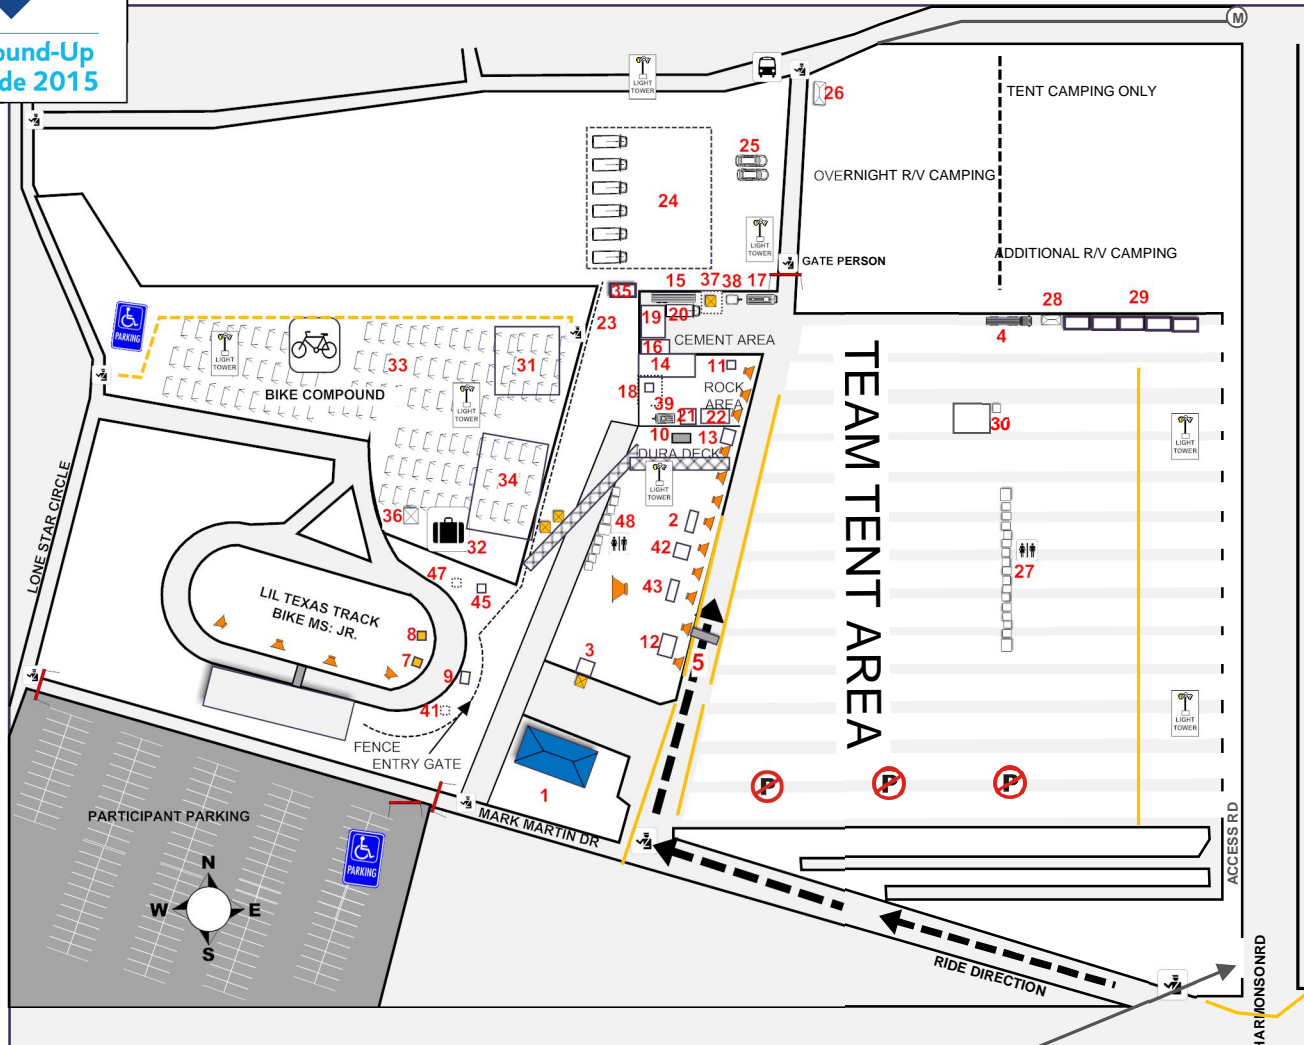

TEXAS MOTOR SPEEDWAY - OVERVIEW

3575 LONE STAR CIRCLE, FORT WORTH, TX 76177

NOT TO SCALE PLEASE REFER TO DETAILED SITE MAPS FOR SCALED DRAWINGS

TEAM ENTRY
SAT & SUN W/ PASS ONLY

SHOWERS / REST ROOMS	1
MASSAGE	2
VOLUNTEER CHECK-IN	3
ICE SEMI	4
FINISH / TRUSS / CHUTE	5
MEDICAL - BIKE JR	7
HYDRATION - BIKE JR	8
REGISTRATION - BIKE JR	9
SMOKER	10
VITA COCO	11
STAGE	12
VIP TENT	13
DINING	14
REFER TRAILER	15
FOOD LINES	16
PLI RV	17
BEER TENT	18
TEQUILA RED'S COMPOUND	19
REFER TRUCK	20
HAM	21
MEDICAL	22
GENERATOR	23
REST STOP TRUCK PARKING	24
SAG & HAM PARKING	25
SHUTTLE STOP	26
PORTABLE TOILETS	27
SUGAR DADDIES	28
DUMPSTERS	29
BIKE POLICE W/ 1 PORTALET	30
RIDERLESS BIKES	31
LUGGAGE DROP	32
BIKE COMPOUND	33
CLUB 100 BIKE RACK	34
DUMPSTER FOR CATERING	35
BIKE TECHS	36
ICE COMPOUND	37
PLI TRAILER	38
NET CONTROL TRAILER	39
BIKE JR INSPECTIONS	41
SAM'S CLUB	42
BIKE MART	43
ARTS & CRAFTS	45
KIDS ACTIVITIES	47
PORTABLE TOILETS	48